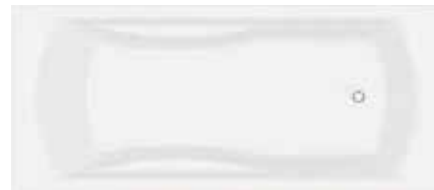

MIXER

**PACO JAANSON
SCONDRO SINK MIXER**

DISHWASHER

SMEG SA611XC
60cm electric cooktop with
4/5 ceramic zones touch control

REFLECTIONS PACKAGE INCLUSIONS

OVEN

SMEG SCA712X-3
70cm linear design, thermosealed
and pyrolytic electric

Note: All selections are subject to availability and may (without notice) be substituted with an alternative item of similar standard.

FIXTURES AND FITTINGS | Bathroom & Ensuite

STANDARD INCLUSIONS

SINK

PACO JAANSON
SCONDRO BASIN MIXER

VANITY BASIN

CASA LUSO SEMI INSET STEP BASIN

BATHS | Relevant selection noted on individual plans

ARTO H0170B 1700x800x620mm free standing
ARTO HD1800B 1800x800x580mm free standing
STYLUS MAXTON 1525mm

ESSENTIAL PACKAGE INCLUSIONS