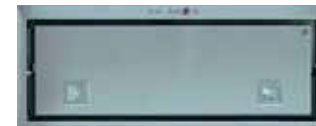

ELECTRIC COOKTOP

SMEG SA611XC
60cm touch control ceramic cooktop
4/5 ceramic zones touch control

RANGEHOOD

SMEG P52/2
50cm undermount concealed
rangehood - stainless steel

MICROWAVE OVEN

SMEG SA35MX – 34L stainless steel built-in
with trim kit/freestanding, manual operation,
99min maximum timer, count-down stop cook.

MIXER

**PACO JAANSON
SCONDRO SINK MIXER**

DISHWASHER

SMEG SA611XC
60cm electric cooktop with
4/5 ceramic zones touch control

REFLECTIONS PACKAGE INCLUSIONS

OVEN

SMEG SCA712X-3
70cm linear design, thermosealed
and pyrolytic electric

GAS COOKTOP

SMEG PGA75F
70cm wide gas cooktop, linear control
knobs (Canali knobs optional and supplied)

RANGEHOOD

SMEG (PASC7801FPX)
Auto sense control undermount rangehood

MICROWAVE OVEN

SMEG SC45M2
45cm compact microwave oven
and grill, linear design