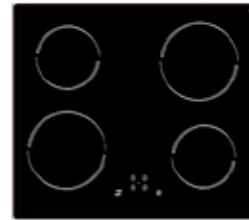

FIXTURES AND FITTINGS SELECTIONS

FIXTURES AND FITTINGS | Kitchen

STANDARD INCLUSIONS

SINK

ABEY PROJECT QUADRATO
Fabricated double square bowl undermount sink

ESSENTIAL PACKAGE INCLUSIONS

OVEN

SMEG SA306X-8
60cm classic vapour clean
single thermoseal oven

ELECTRIC COOKTOP

SMEG SA611XC
60cm touch control ceramic cooktop
4/5 ceramic zones touch control

RANGEHOOD

SMEG P52/2
50cm undermount concealed
rangehood - stainless steel

MICROWAVE OVEN

SMEG SA35MX – 34L stainless steel built-in
with trim kit/freestanding, manual operation,
99min maximum timer, count-down stop cook.

MIXER

**PACO JAANSON
SCONDRO SINK MIXER**

DISHWASHER

SMEG SA611XC
60cm electric cooktop with
4/5 ceramic zones touch control

REFLECTIONS PACKAGE INCLUSIONS

OVEN

SMEG SCA712X-3
70cm linear design, thermosealed
and pyrolytic electric